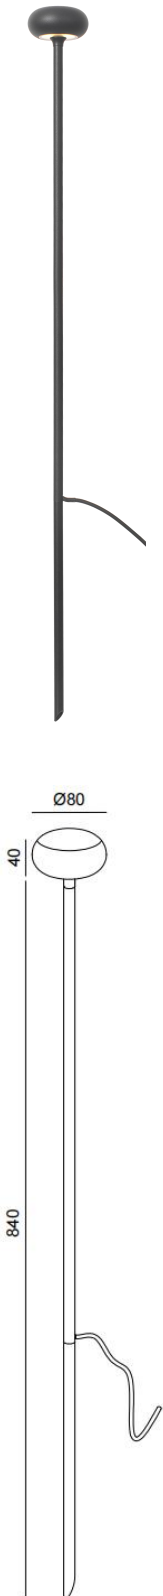

BS3144

4.8W DC24V outdoor Garden Spike Light

Description

Garden Outdoor;
IP65 Suitable for outdoor;
Mushroom Head;

Finish

Black/White/Bronze

Material

Aluminium

TECHNICAL CHARACTERISTICS

Light source

Light source: Osram SMD 2835
Output (W): DC24V 4.8W
Total power consumption (W): 4.8W
Color temperature: 2700K/3000K/4000K
CRI: 90
Photobiological risk: RG1
Real Lumen: 100lm
Qty Leds: 1
Lm/Real W: 17
Life Time: 50.000h L80B20
MacAdam steps: 3
UGR: <9

Gear

This product is supplied without gear

Luminaire

IP65 for outdoor purpose
crossing: No
Warranty: 5 Years

The photograph may not match the reference exactly. Please read the product description to identify the finish.